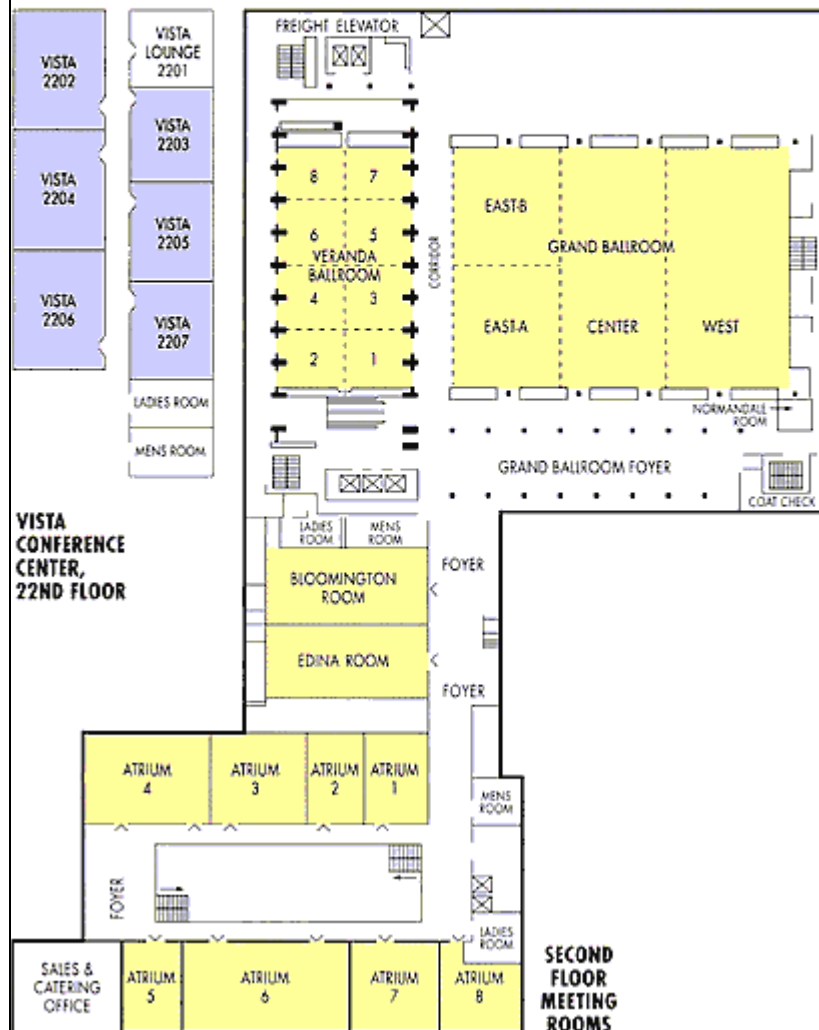

**GARDEN COURT,
FIRST FLOOR**

Plaza rooms are located below the Atrium Rooms

ROOM	Square Feet	Dimensions	Theater	Banquet	Classroom	U-Shape	Hollow Square	Conference	Ceiling Height
Grand Ballroom & Corridor	15,400	154' x 100'	2130	1200	775	N/A	N/A	N/A	16'6"
Grand Ballroom	14,000	140' x 100'	1975	1100	700	N/A	N/A	N/A	16'6"
West & Center	9500	95' x 100'	1300	630	465	N/A	N/A	N/A	16'6"
West	5000	50' x 100'	670	330	240	60	70	N/A	16'6"
Center, East & Corridor	10,400	104' x 100'	1225	690	525	N/A	N/A	N/A	16'6"
Center & East	9000	90' x 100'	1100	600	450	N/A	N/A	N/A	16'6"
Center	4500	45' x 100'	625	300	225	60	70	N/A	16'6"
East & Corridor	5900	59' x 100'	750	390	290	N/A	N/A	N/A	16'6"
East	4500	45' x 100'	625	300	225	60	70	N/A	16'6"
East A or B	2250	45' x 50'	200	150	110	32	40	N/A	16'6"
Veranda Ballroom	5000	50' x 100'	670	370	280	56	70	N/A	9'2"
1-4, 5-8	2500	50' x 50'	300	160	140	36	40	N/A	9'2"
1-2, 7-8	1250	25' x 50'	100	80	70	28	32	28	9'2"
3-4, 5-6	1300	26' x 50'	130	80	90	30	36	28	9'2"
1, 2, 3, 4, 5, 6, 7, 8	625	25' x 25'	50	40	36	12	16	16	9'2"
Bloomington	2250	59' x 38'	270	150	112	30	50	32	9'3"
Edina	2240	59' x 38'	270	150	112	30	50	32	10'6"
Atrium 1	1100	30' x 37'	130	60	55	18	24	20	8'9"
Atrium 2	850	23' x 37'	50	50	40	16	20	20	8'9"
Atrium 3	850	23' x 37'	50	50	40	16	20	16	8'9"
Atrium 4	2600	70' x 37'	280	170	130	40	50	40	10'6"
Atrium 5	325	23' x 14'	Conference Style Only: 12 people						8'9"
Atrium 6	2700	74' x 37'	280	180	140	40	50	40	8'9"
Atrium 7	1550	43' x 37'	150	100	75	20	26	24	8'9"
Atrium 8	980	32' x 30'	50	50	50	14	20	20	8'9"
Plaza 1	1900	38' x 50'	225	140	95	26	36	28	8'7"
Plaza 2	1675	38' x 44'	200	120	80	24	36	28	8'7"
Plaza 3	1230	38' x 32'	96	60	55	18	24	20	8'7"
Plaza 4	1500	30' x 50'	180	100	70	22	28	24	8'7"
Plaza 5	2280	38' x 60'	250	140	105	30	36	28	8'7"
Plaza 6	2280	38' x 60'	250	140	105	30	36	28	8'7"
Plaza 5&6	4500	38' x 120'	450	280	225	68	70	N/A	8'7"
Plaza Mall	4020	30' x 134'	Prefunction Space, Registration, Exhibits & Receptions						-
Garden Court	7700	-	N/A	520	N/A	N/A	N/A	N/A	-
Vista 2202, 2204, 2206	750	29' x 26'	U-Shape Only: 18 people						8'
Vista 2203, 2205, 2207	550	25' x 22'	30	30	18	16	N/A	16	8'